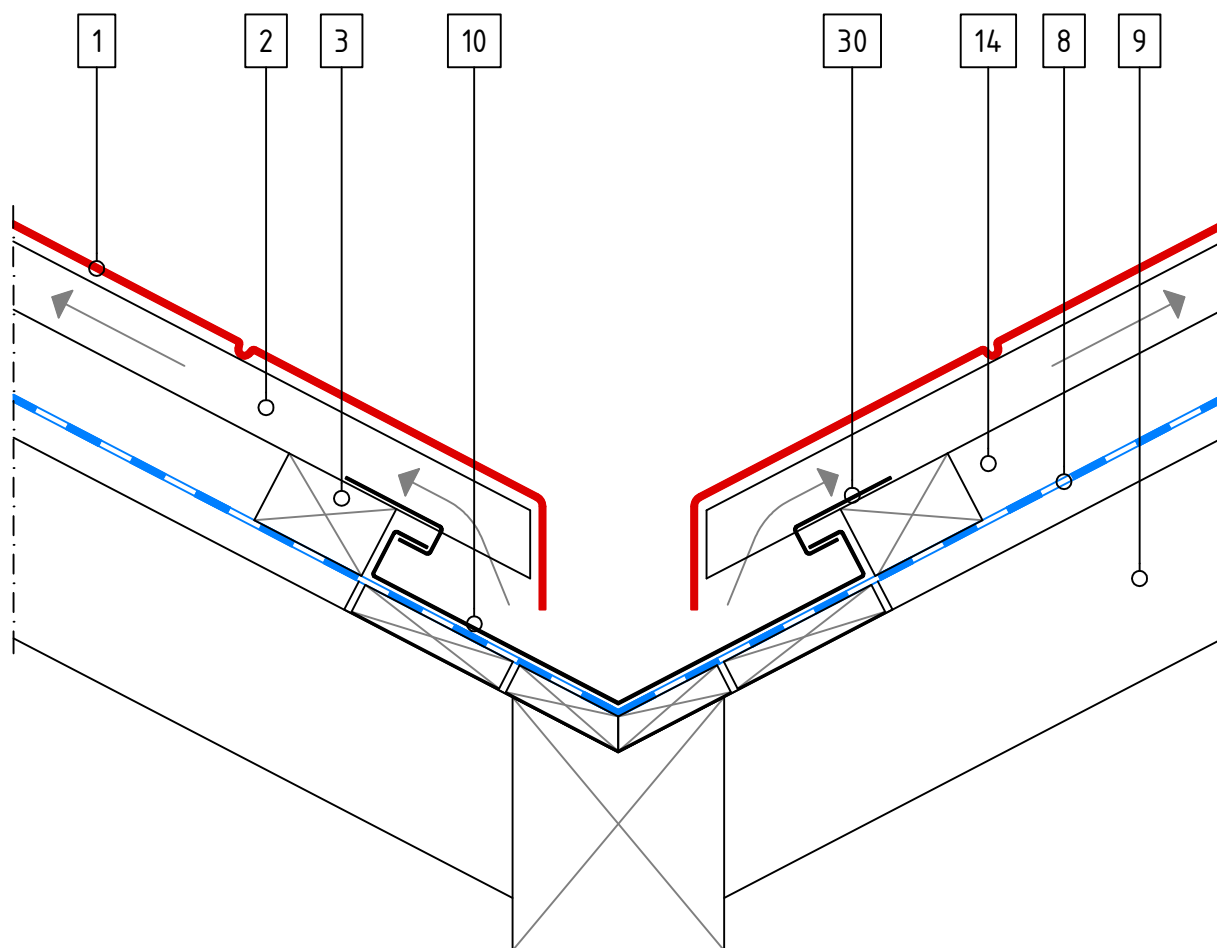

SCALE 1:5

- 1 Tile
- 2 Tile Batten
- 3 Ventilation Space Batten
- 5 Ridge Batten
- 6 Spacer
- 8 Underlay
- 9 Rafter
- 18 Thinner Support Batten
- 32 Ridge Cover 130

ELEGANTA TILE – Ridge 2

SCALE 1:5

- 1 Tile
- 2 Tile Batten
- 3 Ventilation Space Batten
- 5 Ridge Batten
- 6 Spacer
- 7 Ridge Bracket
- 8 Underlay
- 9 Rafter
- 18 Thinner Support Batten
- 32 Ridge Cover 130

SCALE 1:5

- 1 Tile
- 2 Tile Batten
- 3 Ventilation Space Batten
- 8 Underlay
- 9 Rafter
- 10 Valley
- 14 Ventilation Space
- 30 Clip

SCALE 1:5

- 1 Tile
- 2 Tile Batten
- 3 Ventilation Space Batten
- 8 Underlay
- 9 Rafter
- 10 Valley
- 14 Ventilation Space
- 30 Clip