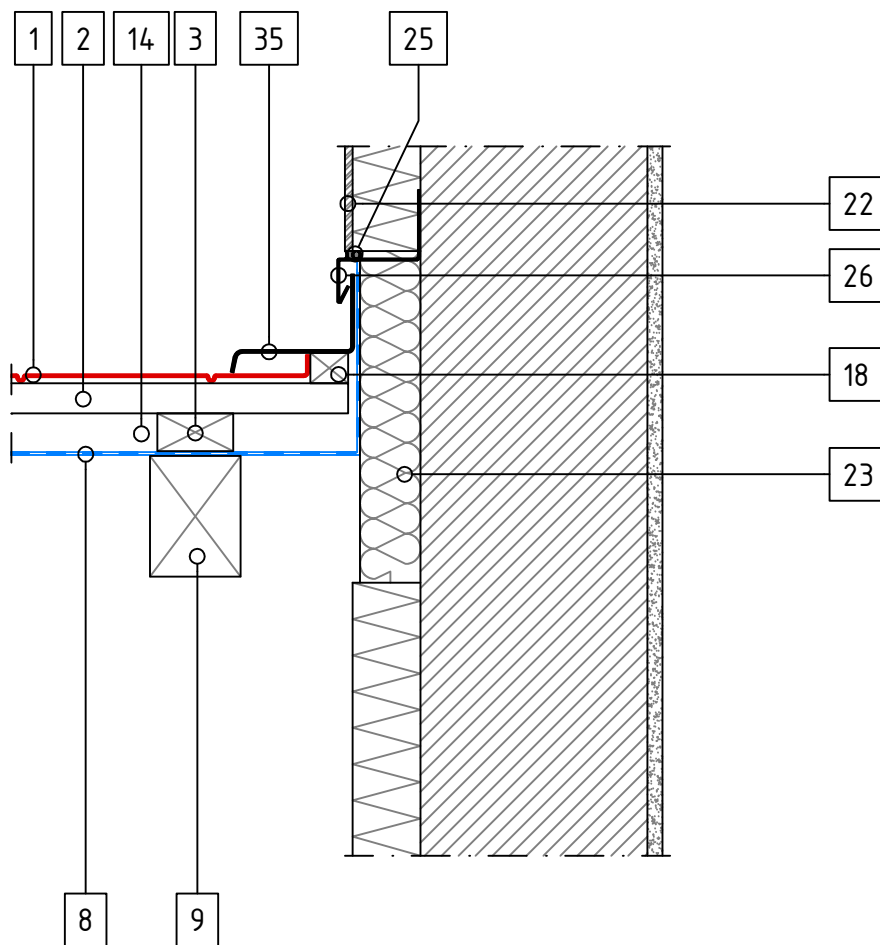

SCALE 1:10

- 1 Tile
- 2 Tile Batten
- 3 Ventilation Space Batten
- 8 Underlay
- 9 Rafter
- 14 Ventilation Space
- 18 Support Batten
- 22 Render
- 23 Warmth Insulation
- 25 Sealant
- 26 Side Wall Starter Flashing
- 35 Scribed Side Wall Flashing