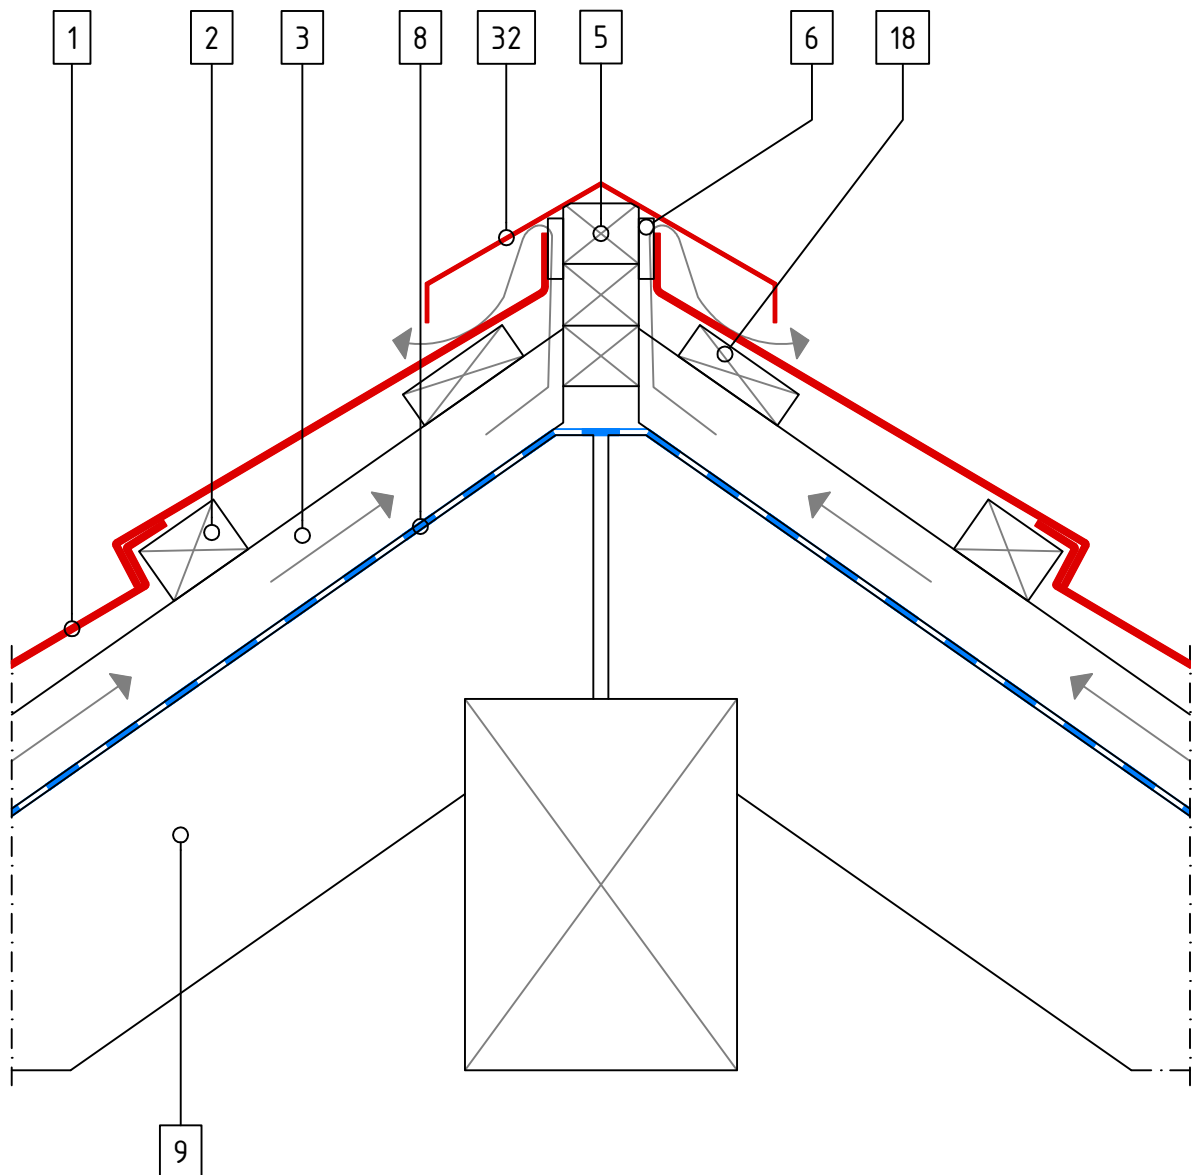

ELEGANTA TILE – Eaves Flashing

GERARD

SCALE 1:5

- 1 Tile
- 2 Tile Batten
- 3 Ventilation Space Batten
- 8 Underlay
- 9 Rafter
- 12 Mesh
- 13 Eaves Guard Flashing
- 33 Eaves Flashing 1350

SCALE 1:5

- 1 Tile
- 2 Tile Batten
- 3 Ventilation Space Batten
- 8 Underlay
- 9 Rafter
- 14 Ventilation Space
- 16 Gable Batten
- 17 Barge Board
- 34 Scribed Box Barge

SCALE 1:5

- 1 Tile
- 2 Tile Batten
- 3 Ventilation Space Batten
- 8 Underlay
- 9 Rafter

SCALE 1:5

- 1 Tile
- 2 Tile Batten
- 3 Ventilation Space Batten
- 8 Underlay
- 9 Rafter
- 14 Ventilation Space

ELEGANTA TILE – Ridge 1

SCALE 1:5

- 1 Tile
- 2 Tile Batten
- 3 Ventilation Space Batten
- 5 Ridge Batten
- 6 Spacer
- 8 Underlay
- 9 Rafter
- 18 Thinner Support Batten
- 32 Ridge Cover 130

ELEGANTA TILE – Ridge 2

SCALE 1:5

- 1 Tile
- 2 Tile Batten
- 3 Ventilation Space Batten
- 5 Ridge Batten
- 6 Spacer
- 7 Ridge Bracket
- 8 Underlay
- 9 Rafter
- 18 Thinner Support Batten
- 32 Ridge Cover 130

SCALE 1:5

- 1 Tile
- 2 Tile Batten
- 3 Ventilation Space Batten
- 8 Underlay
- 9 Rafter
- 10 Valley
- 14 Ventilation Space
- 30 Clip

SCALE 1:5

- 1 Tile
- 2 Tile Batten
- 3 Ventilation Space Batten
- 8 Underlay
- 9 Rafter
- 10 Valley
- 14 Ventilation Space
- 30 Clip