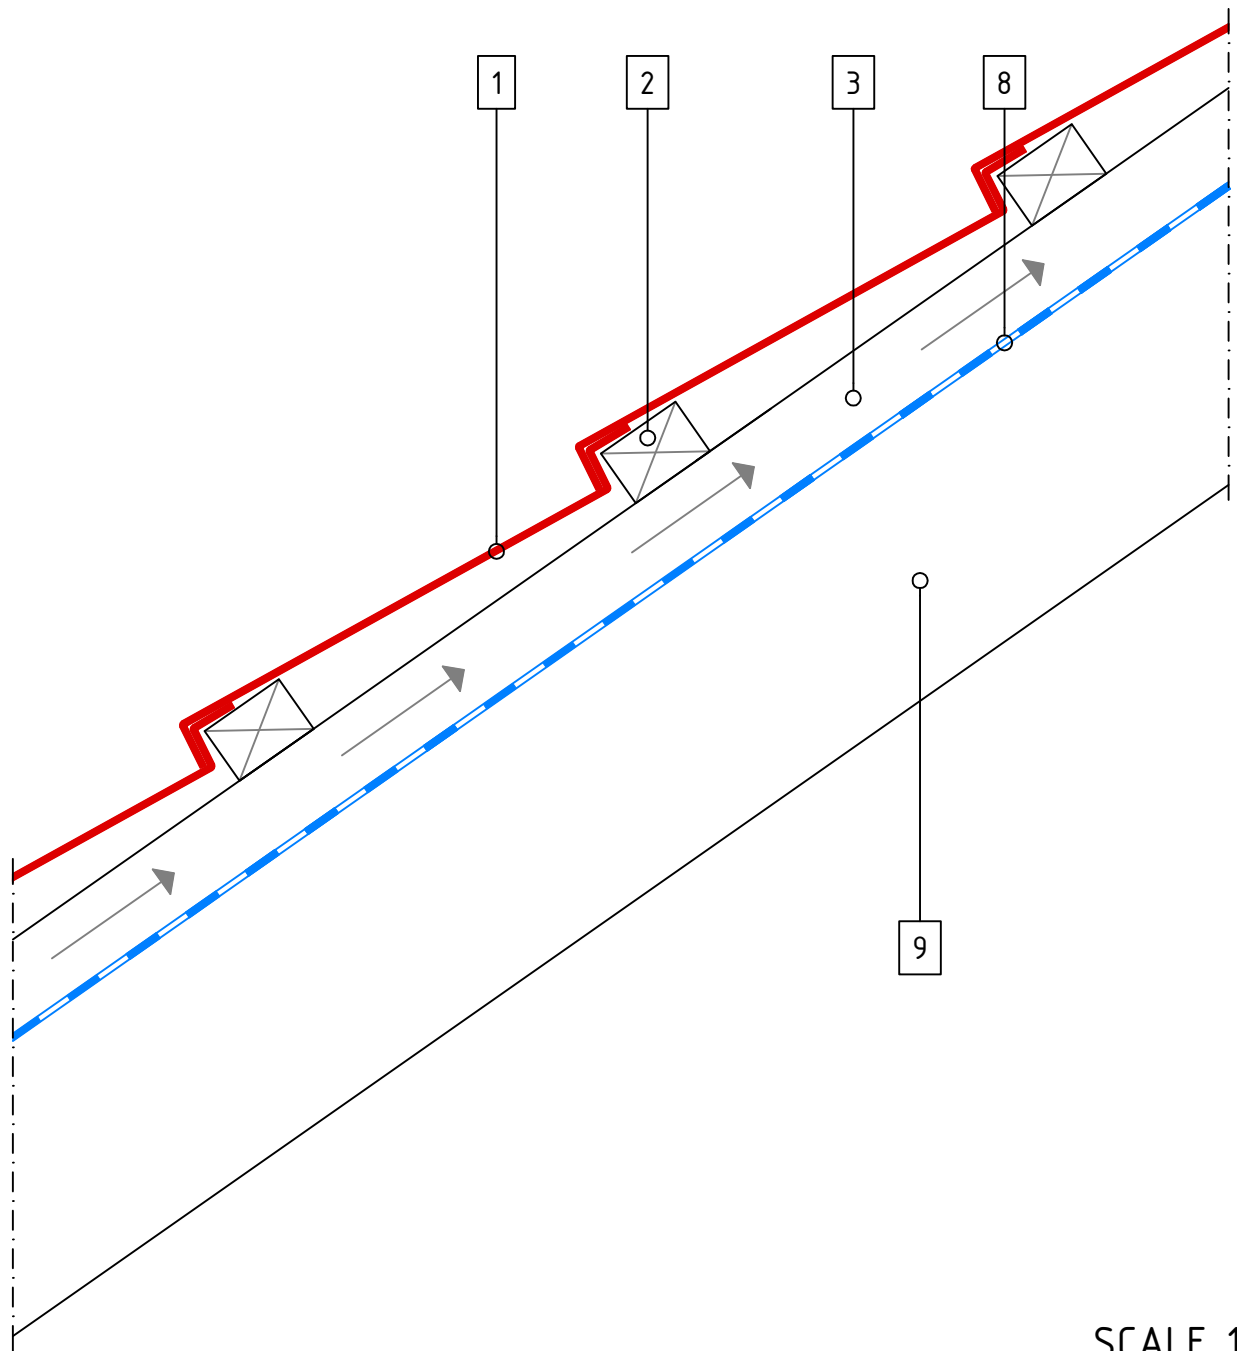

ELEGANTA TILE – Eaves Flashing

GERARD

SCALE 1:5

- 1 Tile
- 2 Tile Batten
- 3 Ventilation Space Batten
- 8 Underlay
- 9 Rafter
- 12 Mesh
- 13 Eaves Guard Flashing
- 33 Eaves Flashing 1350

SCALE 1:5

- 1 Tile
- 2 Tile Batten
- 3 Ventilation Space Batten
- 8 Underlay
- 9 Rafter
- 14 Ventilation Space
- 16 Gable Batten
- 17 Barge Board
- 34 Scribed Box Barge

SCALE 1:5

- 1 Tile
- 2 Tile Batten
- 3 Ventilation Space Batten
- 8 Underlay
- 9 Rafter

SCALE 1:5

- 1 Tile
- 2 Tile Batten
- 3 Ventilation Space Batten
- 8 Underlay
- 9 Rafter
- 14 Ventilation Space

ELEGANTA TILE – Ridge 1