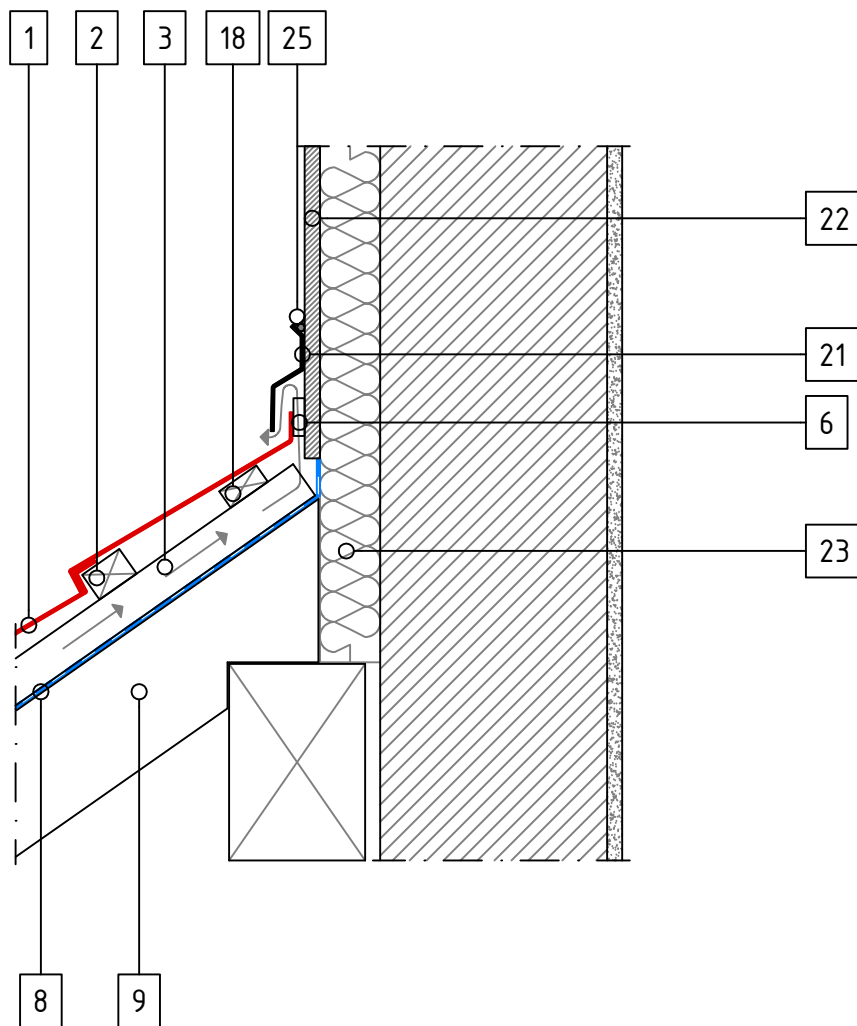

SCALE 1:10

- 1 Tile
- 2 Tile Batten
- 3 Ventilation Space Batten
- 9 Rafter
- 27 Chimney Flashing
- 28 Board

SCALE 1:10

- 1 Tile
- 2 Tile Batten
- 3 Ventilation Space Batten
- 8 Underlay
- 9 Rafter
- 27 Chimney Flashing

ELEGANTA TILE – Top Wall Flashing 1

SCALE 1:10

- 1 Tile
- 2 Tile Batten
- 3 Ventilation Space Batten
- 8 Underlay
- 9 Rafter
- 18 Support Batten
- 19 Top Wall Starter Flashing
- 20 Top Wall Spacer
- 21 Side Flashing
- 22 Render
- 23 Warmth Insulation
- 25 Sealant