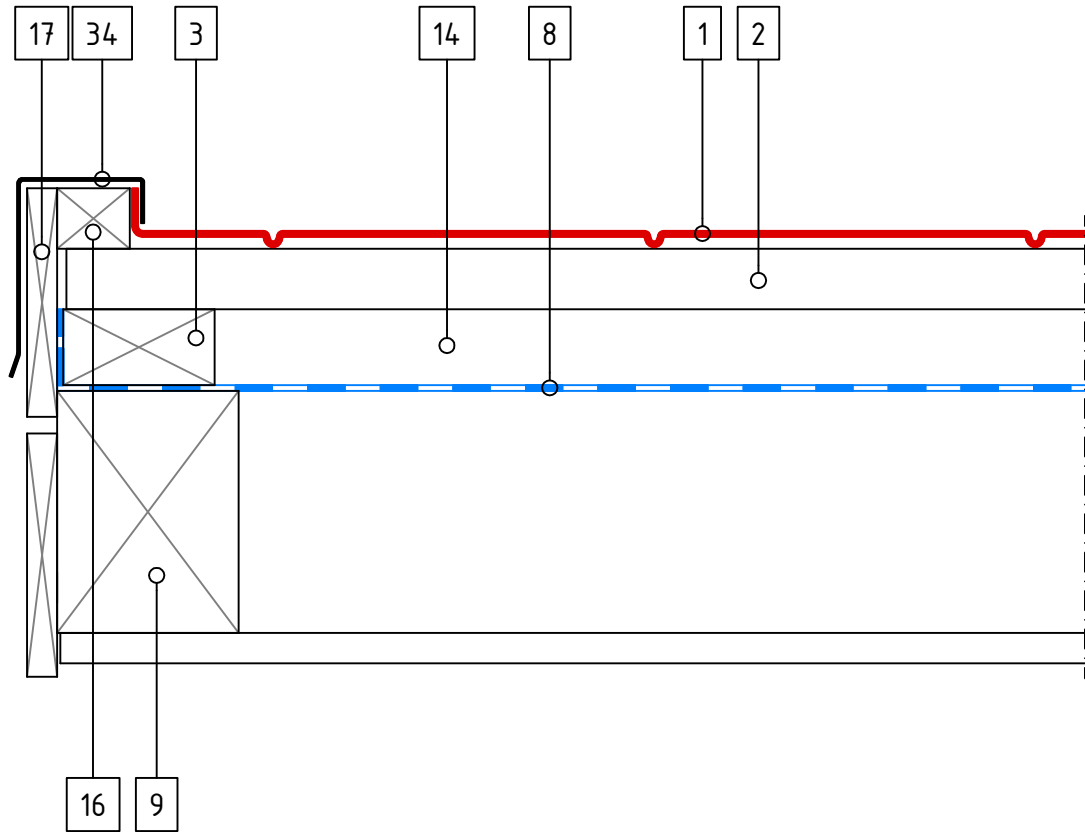

ELEGANTA TILE – Eaves Flashing

GERARD

SCALE 1:5

- 1 Tile
- 2 Tile Batten
- 3 Ventilation Space Batten
- 8 Underlay
- 9 Rafter
- 12 Mesh
- 13 Eaves Guard Flashing
- 33 Eaves Flashing 1350

SCALE 1:5

- 1 Tile
- 2 Tile Batten
- 3 Ventilation Space Batten
- 8 Underlay
- 9 Rafter
- 14 Ventilation Space
- 16 Gable Batten
- 17 Barge Board
- 34 Scribed Box Barge

SCALE 1:5

- 1 Tile
- 2 Tile Batten
- 3 Ventilation Space Batten
- 8 Underlay
- 9 Rafter

SCALE 1:5

- 1 Tile
- 2 Tile Batten
- 3 Ventilation Space Batten
- 8 Underlay
- 9 Rafter
- 14 Ventilation Space

ELEGANTA TILE – Ridge 1

SCALE 1:5

- 1 Tile
- 2 Tile Batten
- 3 Ventilation Space Batten
- 5 Ridge Batten
- 6 Spacer
- 8 Underlay
- 9 Rafter
- 18 Thinner Support Batten
- 32 Ridge Cover 130

ELEGANTA TILE – Ridge 2

SCALE 1:5

- 1 Tile
- 2 Tile Batten
- 3 Ventilation Space Batten
- 5 Ridge Batten
- 6 Spacer
- 7 Ridge Bracket
- 8 Underlay
- 9 Rafter
- 18 Thinner Support Batten
- 32 Ridge Cover 130