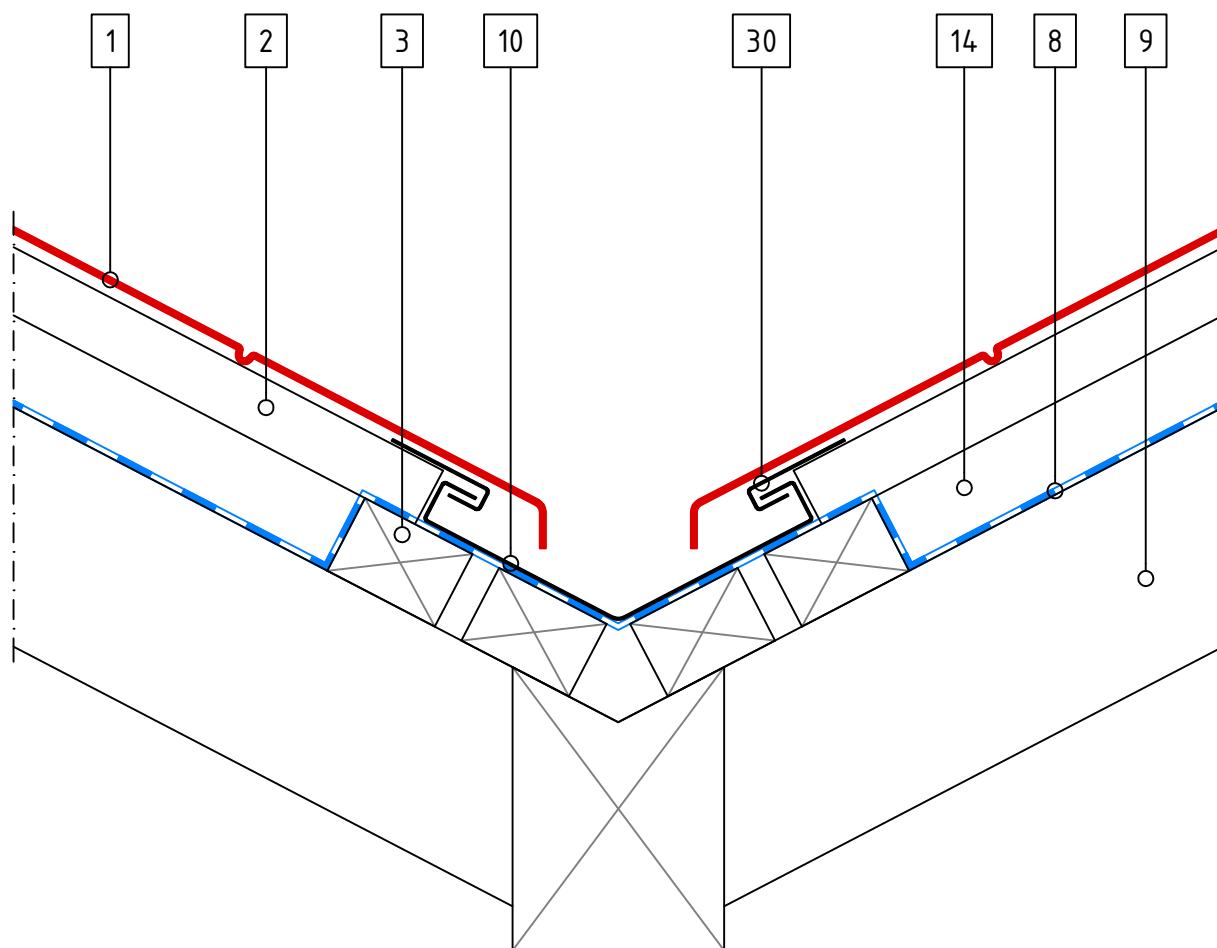

SCALE 1:5

- 1 Tile
- 2 Tile Batten
- 3 Ventilation Space Batten
- 5 Ridge Batten
- 6 Spacer
- 8 Underlay
- 9 Rafter
- 18 Thinner Support Batten
- 32 Ridge Cover 130

ELEGANTA TILE – Ridge 2

SCALE 1:5

- 1 Tile
- 2 Tile Batten
- 3 Ventilation Space Batten
- 5 Ridge Batten
- 6 Spacer
- 7 Ridge Bracket
- 8 Underlay
- 9 Rafter
- 18 Thinner Support Batten
- 32 Ridge Cover 130

SCALE 1:5

- 1 Tile
- 2 Tile Batten
- 3 Ventilation Space Batten
- 8 Underlay
- 9 Rafter
- 10 Valley
- 14 Ventilation Space
- 30 Clip

SCALE 1:5

- 1 Tile
- 2 Tile Batten
- 3 Ventilation Space Batten
- 8 Underlay
- 9 Rafter
- 10 Valley
- 14 Ventilation Space
- 30 Clip