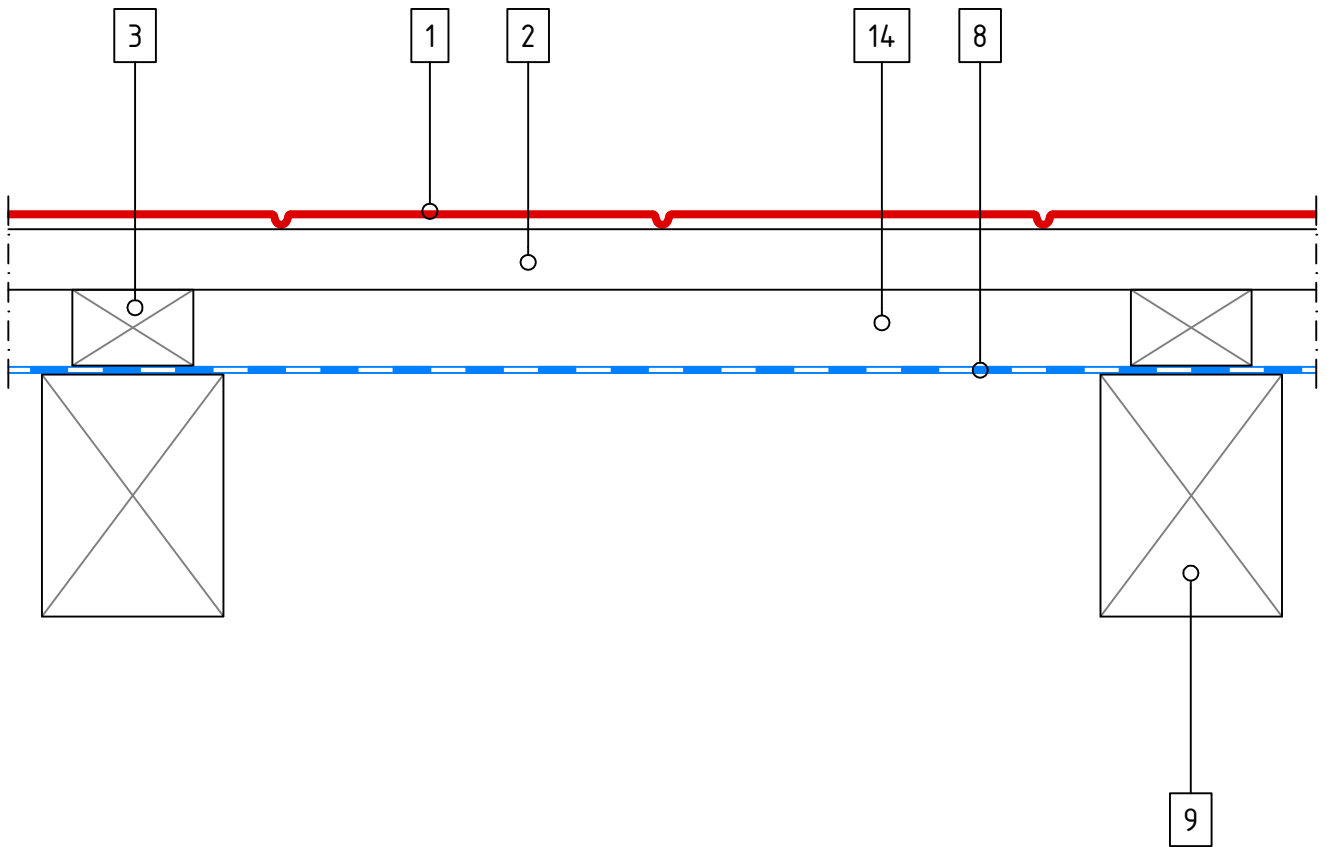

ELEGANTA TILE – Eaves Flashing

GERARD

SCALE 1:5

- 1 Tile
- 2 Tile Batten
- 3 Ventilation Space Batten
- 8 Underlay
- 9 Rafter
- 12 Mesh
- 13 Eaves Guard Flashing
- 33 Eaves Flashing 1350

SCALE 1:5

- 1 Tile
- 2 Tile Batten
- 3 Ventilation Space Batten
- 8 Underlay
- 9 Rafter
- 14 Ventilation Space
- 16 Gable Batten
- 17 Barge Board
- 34 Scribed Box Barge

SCALE 1:5

- 1 Tile
- 2 Tile Batten
- 3 Ventilation Space Batten
- 8 Underlay
- 9 Rafter

SCALE 1:5

- 1 Tile
- 2 Tile Batten
- 3 Ventilation Space Batten
- 8 Underlay
- 9 Rafter
- 14 Ventilation Space

ELEGANTA TILE – Ridge 1

SCALE 1:5

- 1 Tile
- 2 Tile Batten
- 3 Ventilation Space Batten
- 5 Ridge Batten
- 6 Spacer
- 8 Underlay
- 9 Rafter
- 18 Thinner Support Batten
- 32 Ridge Cover 130

ELEGANTA TILE – Ridge 2

SCALE 1:5

- 1 Tile
- 2 Tile Batten
- 3 Ventilation Space Batten
- 5 Ridge Batten
- 6 Spacer
- 7 Ridge Bracket
- 8 Underlay
- 9 Rafter
- 18 Thinner Support Batten
- 32 Ridge Cover 130