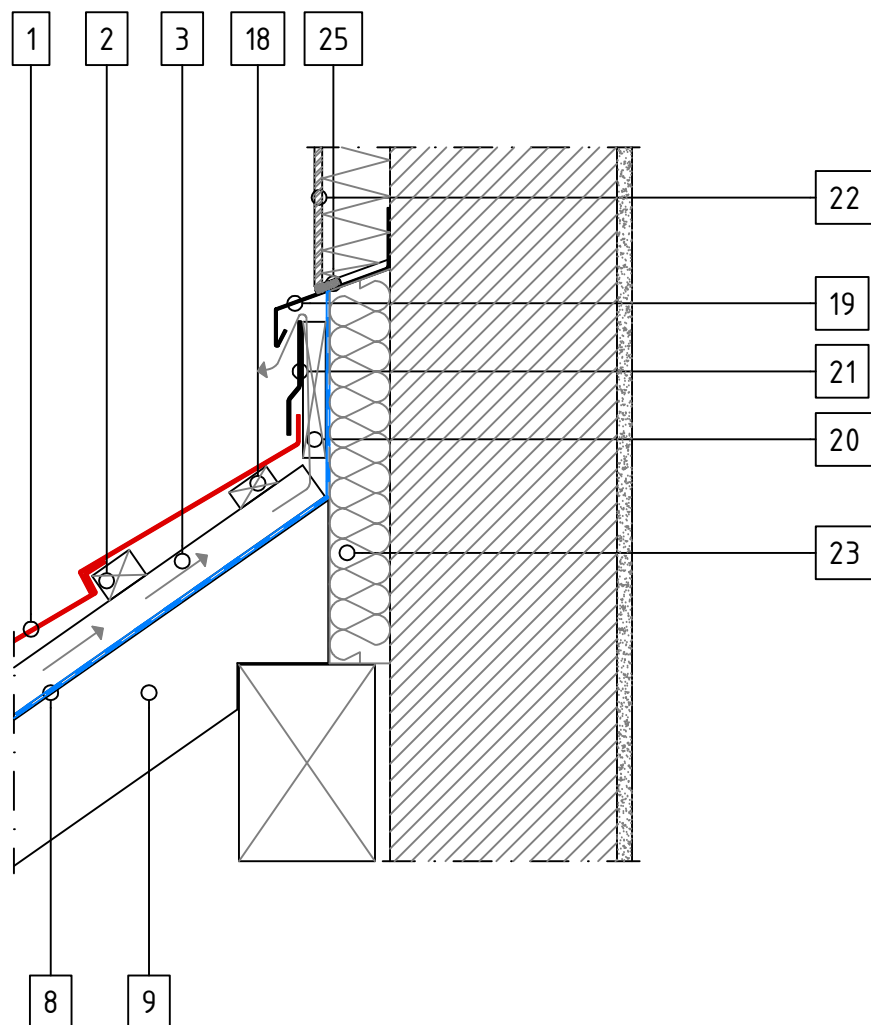

SCALE 1:10

- 1 Tile
- 2 Tile Batten
- 3 Ventilation Space Batten
- 9 Rafter
- 27 Chimney Flashing
- 28 Board

SCALE 1:10

- 1 Tile
- 2 Tile Batten
- 3 Ventilation Space Batten
- 8 Underlay
- 9 Rafter
- 27 Chimney Flashing

ELEGANTA TILE – Top Wall Flashing 1

SCALE 1:10

- 1 Tile
- 2 Tile Batten
- 3 Ventilation Space Batten
- 8 Underlay
- 9 Rafter
- 18 Support Batten
- 19 Top Wall Starter Flashing
- 20 Top Wall Spacer
- 21 Side Flashing
- 22 Render
- 23 Warmth Insulation
- 25 Sealant