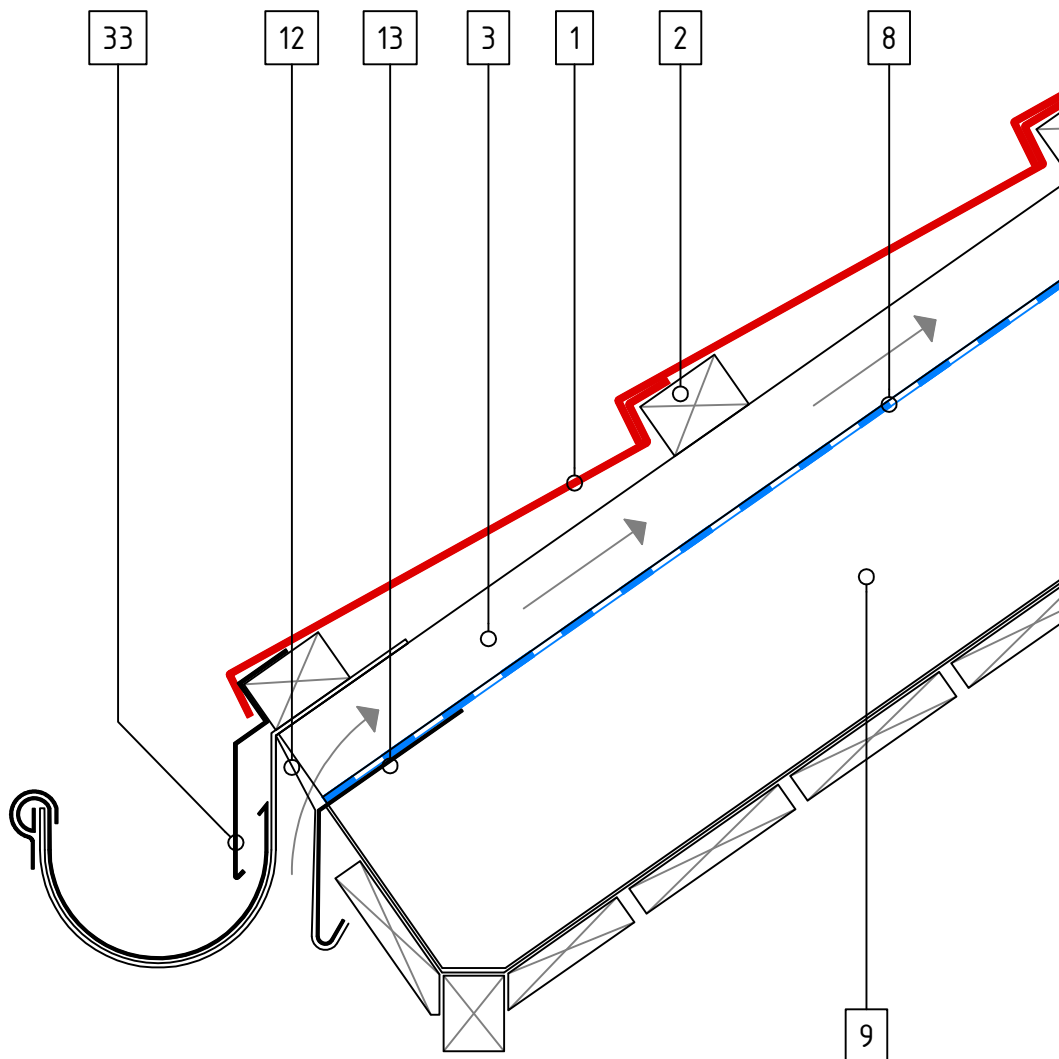

ELEGANTA TILE – Eaves Flashing

GERARD

SCALE 1:5

- 1 Tile
- 2 Tile Batten
- 3 Ventilation Space Batten
- 8 Underlay
- 9 Rafter
- 12 Mesh
- 13 Eaves Guard Flashing
- 33 Eaves Flashing 1350

SCALE 1:5

- 1 Tile
- 2 Tile Batten
- 3 Ventilation Space Batten
- 8 Underlay
- 9 Rafter
- 14 Ventilation Space
- 16 Gable Batten
- 17 Barge Board
- 34 Scribed Box Barge

SCALE 1:5

- 1 Tile
- 2 Tile Batten
- 3 Ventilation Space Batten
- 8 Underlay
- 9 Rafter

SCALE 1:5

- 1 Tile
- 2 Tile Batten
- 3 Ventilation Space Batten
- 8 Underlay
- 9 Rafter
- 14 Ventilation Space

ELEGANTA TILE – Ridge 1

SCALE 1:5

- 1 Tile
- 2 Tile Batten
- 3 Ventilation Space Batten
- 5 Ridge Batten
- 6 Spacer
- 8 Underlay
- 9 Rafter
- 18 Thinner Support Batten
- 32 Ridge Cover 130

ELEGANTA TILE – Ridge 2

SCALE 1:5

- 1 Tile
- 2 Tile Batten
- 3 Ventilation Space Batten
- 5 Ridge Batten
- 6 Spacer
- 7 Ridge Bracket
- 8 Underlay
- 9 Rafter
- 18 Thinner Support Batten
- 32 Ridge Cover 130