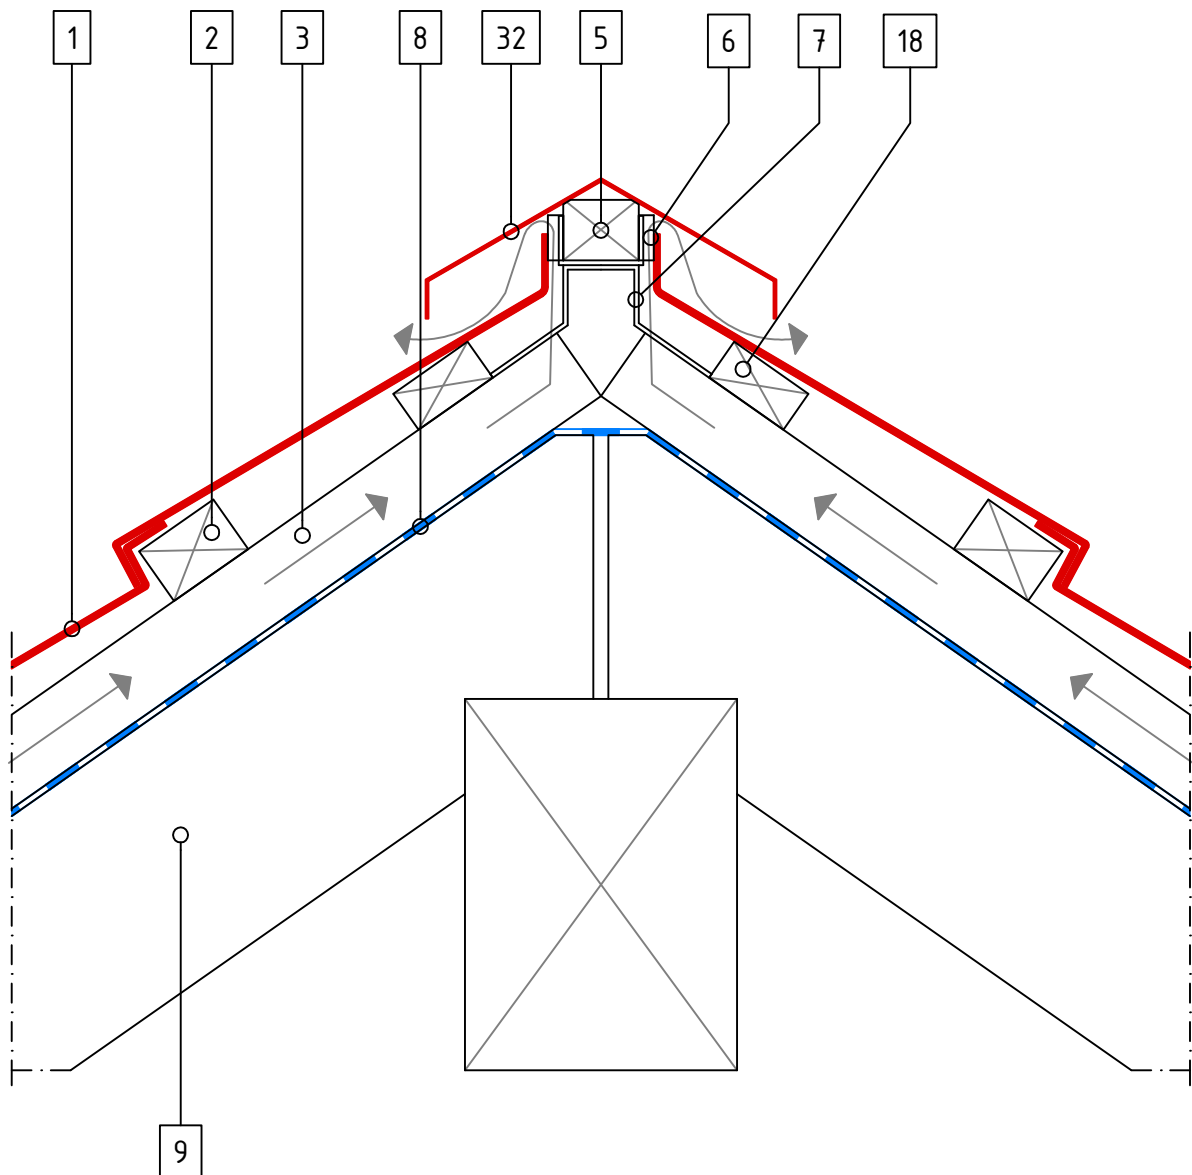

ELEGANTA TILE – Eaves Flashing

GERARD

SCALE 1:5

- 1 Tile
- 2 Tile Batten
- 3 Ventilation Space Batten
- 8 Underlay
- 9 Rafter
- 12 Mesh
- 13 Eaves Guard Flashing
- 33 Eaves Flashing 1350

SCALE 1:5

- 1 Tile
- 2 Tile Batten
- 3 Ventilation Space Batten
- 8 Underlay
- 9 Rafter
- 14 Ventilation Space
- 16 Gable Batten
- 17 Barge Board
- 34 Scribed Box Barge

SCALE 1:5

- 1 Tile
- 2 Tile Batten
- 3 Ventilation Space Batten
- 8 Underlay
- 9 Rafter

SCALE 1:5

- 1 Tile
- 2 Tile Batten
- 3 Ventilation Space Batten
- 8 Underlay
- 9 Rafter
- 14 Ventilation Space

ELEGANTA TILE – Ridge 1

SCALE 1:5

- 1 Tile
- 2 Tile Batten
- 3 Ventilation Space Batten
- 5 Ridge Batten
- 6 Spacer
- 8 Underlay
- 9 Rafter
- 18 Thinner Support Batten
- 32 Ridge Cover 130

ELEGANTA TILE – Ridge 2

SCALE 1:5

- 1 Tile
- 2 Tile Batten
- 3 Ventilation Space Batten
- 5 Ridge Batten
- 6 Spacer
- 7 Ridge Bracket
- 8 Underlay
- 9 Rafter
- 18 Thinner Support Batten
- 32 Ridge Cover 130

SCALE 1:5

- 1 Tile
- 2 Tile Batten
- 3 Ventilation Space Batten
- 8 Underlay
- 9 Rafter
- 10 Valley
- 14 Ventilation Space
- 30 Clip

SCALE 1:5

- 1 Tile
- 2 Tile Batten
- 3 Ventilation Space Batten
- 8 Underlay
- 9 Rafter
- 10 Valley
- 14 Ventilation Space
- 30 Clip