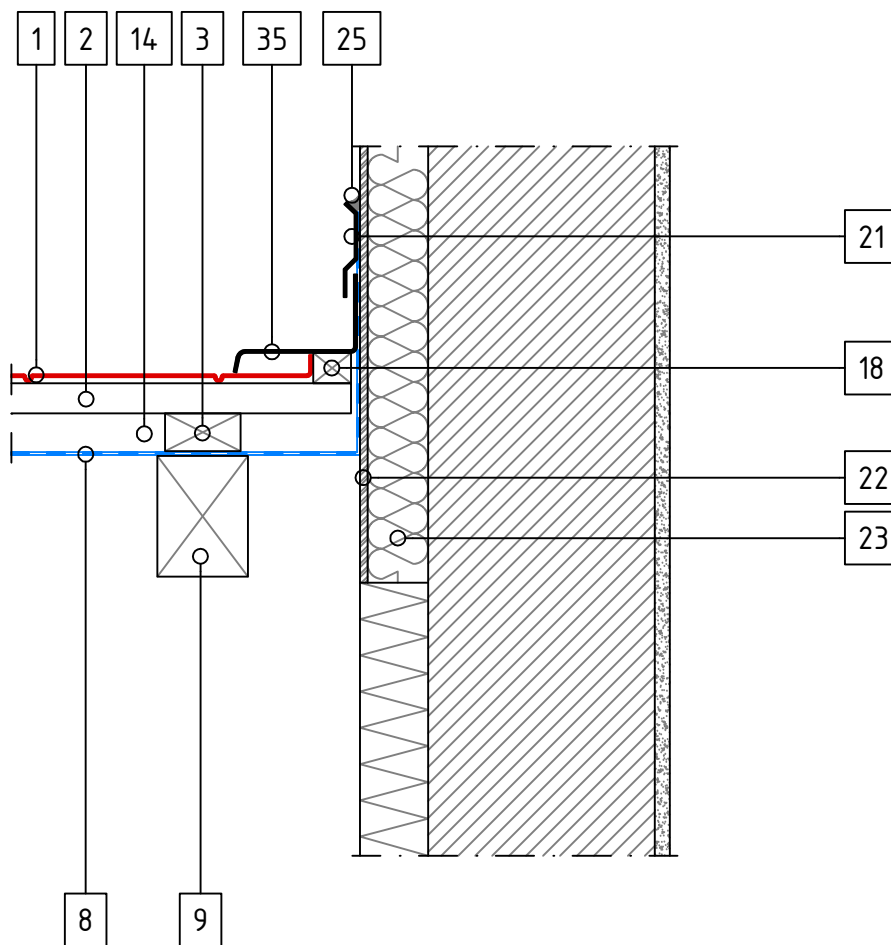

SCALE 1:10

- 1 Tile
- 2 Tile Batten
- 3 Ventilation Space Batten
- 9 Rafter
- 27 Chimney Flashing
- 28 Board

SCALE 1:10

- 1 Tile
- 2 Tile Batten
- 3 Ventilation Space Batten
- 8 Underlay
- 9 Rafter
- 27 Chimney Flashing

ELEGANTA TILE – Top Wall Flashing 1

SCALE 1:10

- 1 Tile
- 2 Tile Batten
- 3 Ventilation Space Batten
- 8 Underlay
- 9 Rafter
- 18 Support Batten
- 19 Top Wall Starter Flashing
- 20 Top Wall Spacer
- 21 Side Flashing
- 22 Render
- 23 Warmth Insulation
- 25 Sealant

SCALE 1:10

- 1 Tile
- 2 Tile Batten
- 3 Ventilation Space Batten
- 6 Spacer
- 8 Underlay
- 9 Rafter
- 18 Thinner Support Batten
- 21 Side Flashing
- 22 Render
- 23 Warmth Insulation
- 25 Sealant

SCALE 1:10